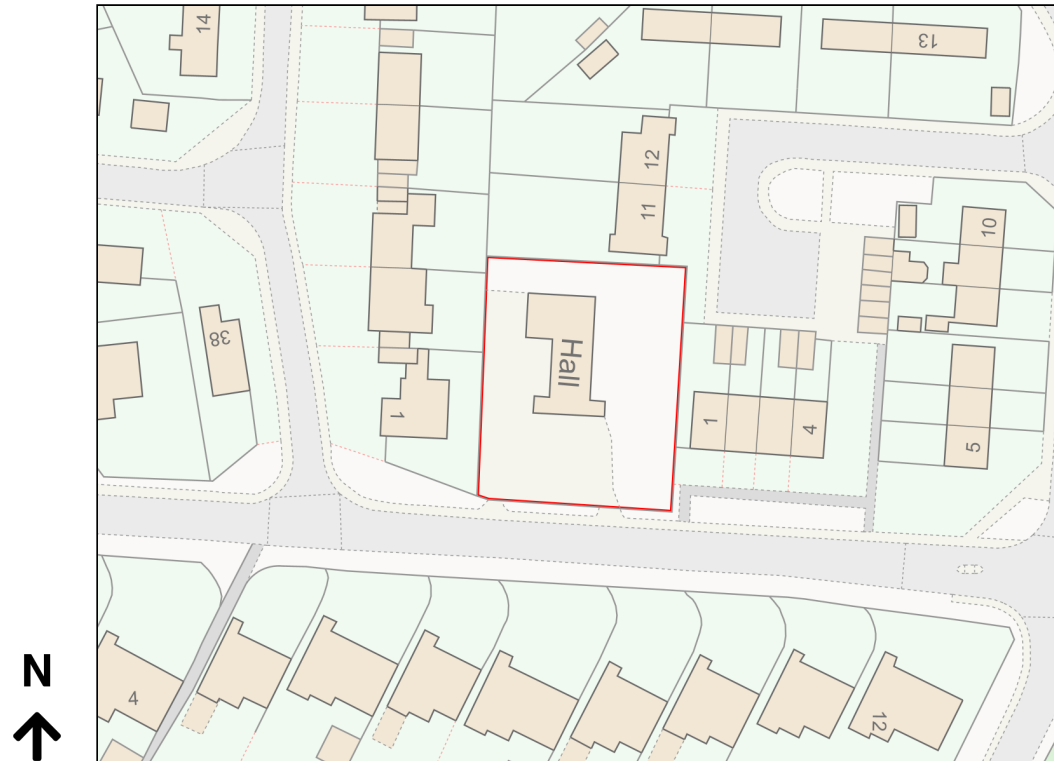

# Location Plan

Site Address: Holt Village Hall, A4133 Holt Heath, Holt Heath, WR6 6NE

Date Produced: 27-Jun-2024

Scale: 1:1250 @A4

Planning Portal Reference: PP-13070944v1